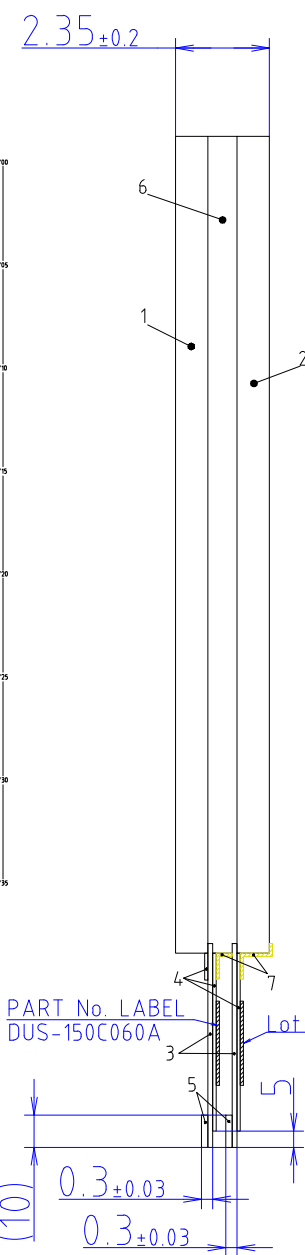

## **DUS-150C060A**

**15.0 inch Projected Capacitive Touch Screen**

Revision: 000

Date: 2017-06-16

CN1 PinOut		CN2 PinOut	
1	NC	1	Dummy
2	NC	2	X00
3	NC	3	X01
4	NC	4	X02
5	Dummy	5	X03
6	Y00	6	X04
7	Y01	7	X05
8	Y02	8	X06
9	Y03	9	X07
10	Y04	10	X08
11	Y05	11	X09
12	Y06	12	X10
13	Y07	13	X11
14	Y08	14	X12
15	Y09	15	X13
16	Y10	16	X14
17	Y11	17	X15
18	Y12	18	X16
19	Y13	19	X17
20	Y14	20	X18
21	Y15	21	X19
22	Y16	22	X20
23	Y17	23	X21
24	Y18	24	X22
25	Y19	25	X23
26	Y20	26	X24
27	Y21	27	X25
28	Y22	28	X26
29	Y23	29	X27
30	Y24	30	X28
31	Y25	31	X29
32	Y26	32	X30
33	Y27	33	X31
34	Y28	34	X32
35	Y29	35	X33
36	Y30	36	X34
37	Y31	37	X35
38	Y32	38	X36
39	Y33	39	X37
40	Y34	40	X38
41	Y35	41	X39
42	Dummy	42	X40
		43	X41
		44	X42
		45	X43
		46	X44
		47	X45
		48	X46
		49	NC
		50	Dummy
		51	NC
		52	NC
		53	NC
		54	NC

REMARKS	
TAIL PATTERN PITCH	0.5mm
TAIL PATTERN WIDTH	Cu 0.2mm-0.3mm
	- mm
CIRCUIT PATTERN WIDTH	Ag 0.1mm
	- mm
○ RED: TOP CIRCUIT, GREEN: BOTTOM CIRCUIT.	
○ PURPLE: TOP CIRCUIT, LIGHT BLUE: BOTTOM CIRCUIT.	
○ TOLERANCE=0.3mm EXCEPT WHERE INDICATED.	

ITEM	MATERIAL	REMARKS
1	TOP ITO Glass	t=1.1mm
2	BOTTOM ITO GLASS	t=1.1mm
3	FPC	POLYIMIDE 25μm COPPER 90±1μm NIKEL PLATON 3μm GOLD 0.15μm
4	REINFORCEMENT FILM	POLYESTER 25μm
5	STIFFENER	POLYESTER 188μm
6	ADHESIVE SHEET	150μm
7	TAIL PROTECTION TAPE	POLYESTER 25μm