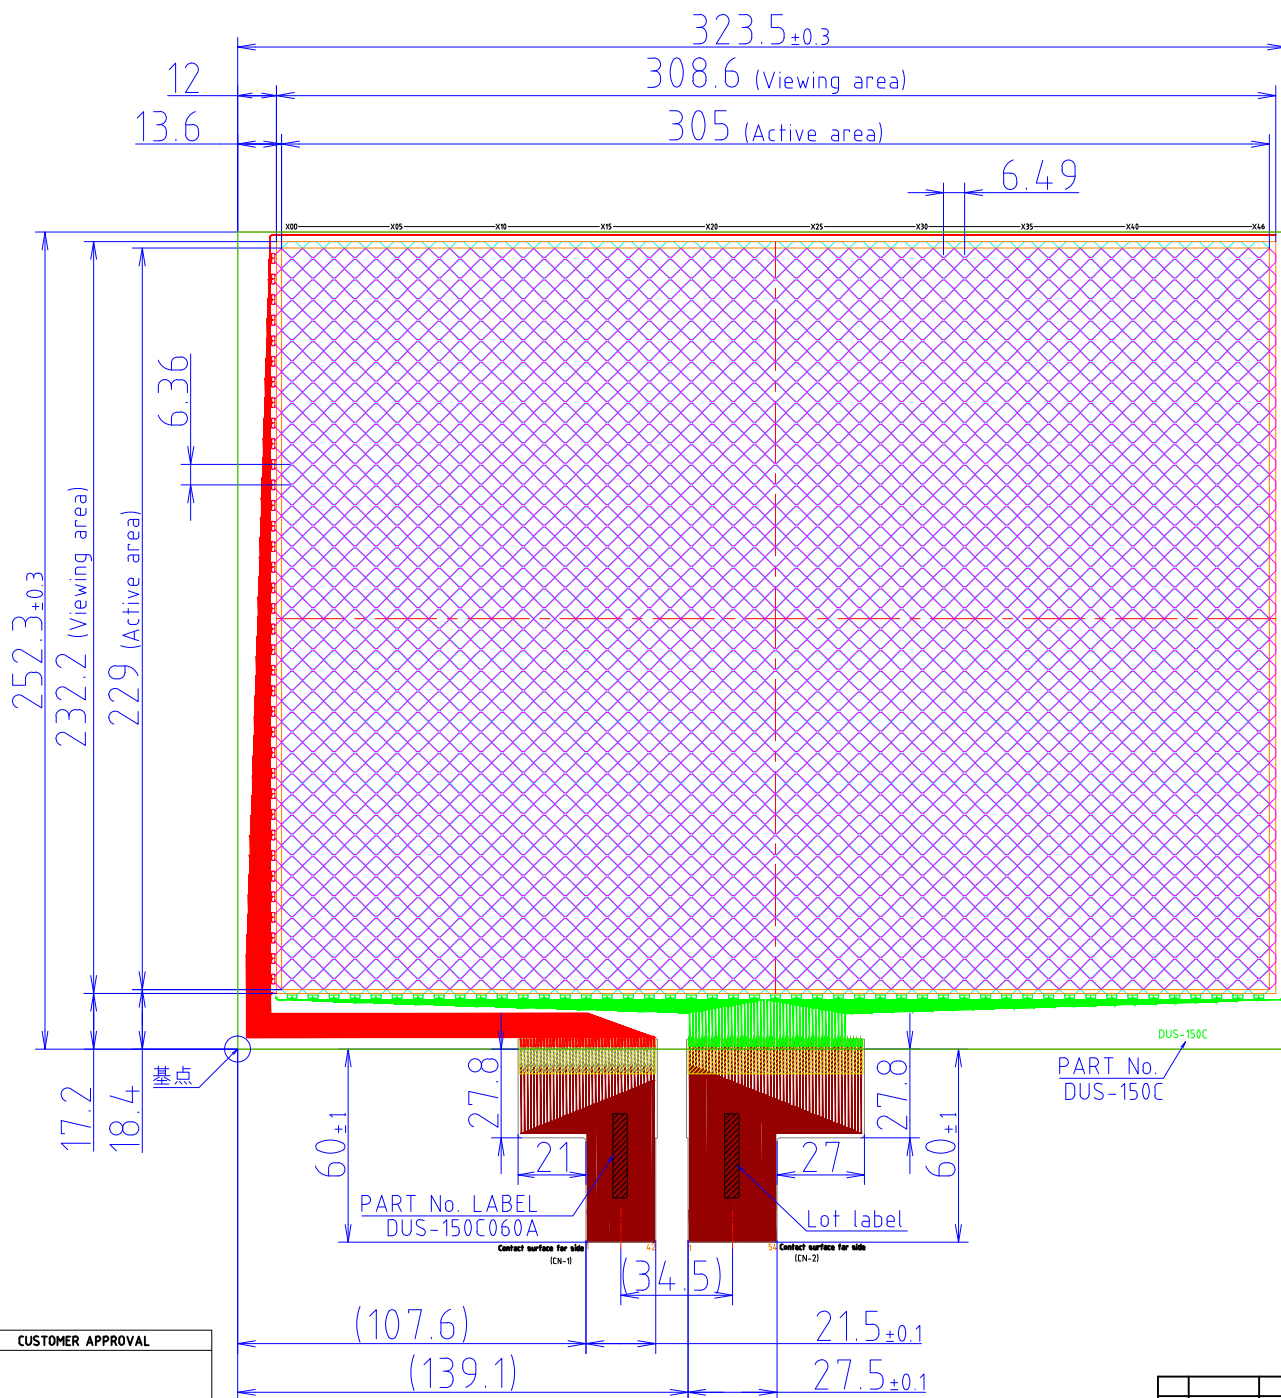

## **DUS-150C060A**

**15.0 inch Projected Capacitive Touch Screen**

Revision: 000

Date: 2017-06-16

CN1 PinOut		CN2 PinOut	
1	NC	1	Dummy
2	NC	2	X00
3	NC	3	X01
4	NC	4	X02
5	Dummy	5	X03
6	Y00	6	X04
7	Y01	7	X05
8	Y02	8	X06
9	Y03	9	X07
10	Y04	10	X08
11	Y05	11	X09
12	Y06	12	X10
13	Y07	13	X11
14	Y08	14	X12
15	Y09	15	X13
16	Y10	16	X14
17	Y11	17	X15
18	Y12	18	X16
19	Y13	19	X17
20	Y14	20	X18
21	Y15	21	X19
22	Y16	22	X20
23	Y17	23	X21
24	Y18	24	X22
25	Y19	25	X23
26	Y20	26	X24
27	Y21	27	X25
28	Y22	28	X26
29	Y23	29	X27
30	Y24	30	X28
31	Y25	31	X29
32	Y26	32	X30
33	Y27	33	X31
34	Y28	34	X32
35	Y29	35	X33
36	Y30	36	X34
37	Y31	37	X35
38	Y32	38	X36
39	Y33	39	X37
40	Y34	40	X38
41	Y35	41	X39
42	Dummy	42	X40
		43	X41
		44	X42
		45	X43
		46	X44
		47	X45
		48	X46
		49	NC
		50	Dummy
		51	NC
		52	NC
		53	NC
		54	NC

REMARKS	
TAIL PATTERN PITCH	0.5mm
TAIL PATTERN WIDTH	Cu 0.2mm-0.3mm
	- mm
CIRCUIT PATTERN WIDTH	Ag 0.1mm
	- mm
○ RED: TOP CIRCUIT, GREEN: BOTTOM CIRCUIT.	
○ PURPLE: TOP CIRCUIT, LIGHT BLUE: BOTTOM CIRCUIT.	
○ TOLERANCE=0.3mm EXCEPT WHERE INDICATED.	

ITEM	MATERIAL	REMARKS
1	TOP ITO Glass	t=1.1mm
2	BOTTOM ITO GLASS	t=1.1mm
3	FPC	POLYIMIDE 25μm COPPER 90±1μm NIKEL PLATON 3μm GOLD 0.15μm
4	REINFORCEMENT FILM	POLYESTER 25μm
5	STIFFENER	POLYESTER 188μm
6	ADHESIVE SHEET	150μm
7	TAIL PROTECTION TAPE	POLYESTER 25μm