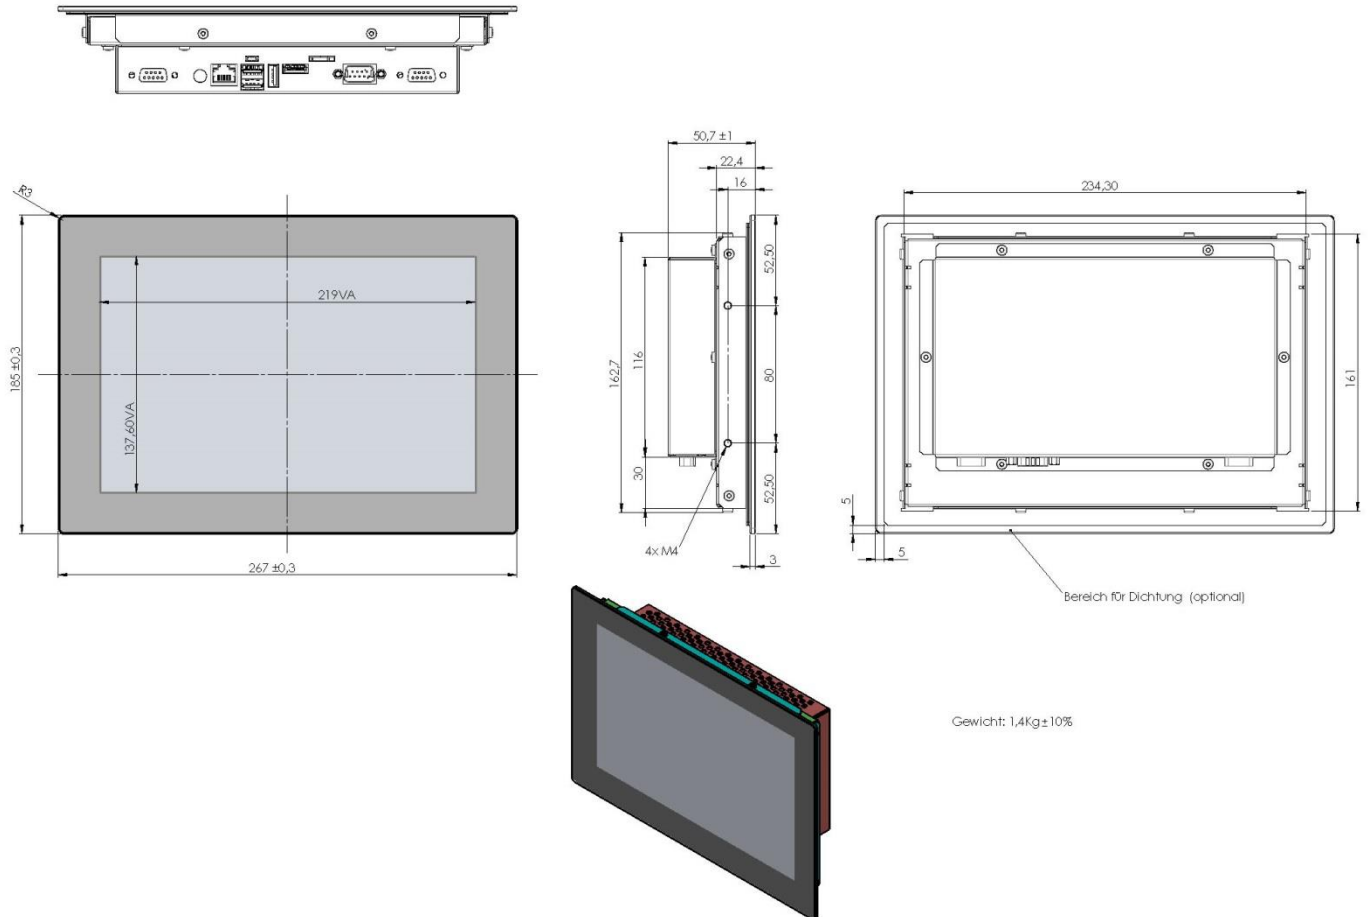

DATA MODUL

10.1" Panel PC PCAP Touch EP101WARM131-PCAP-DM